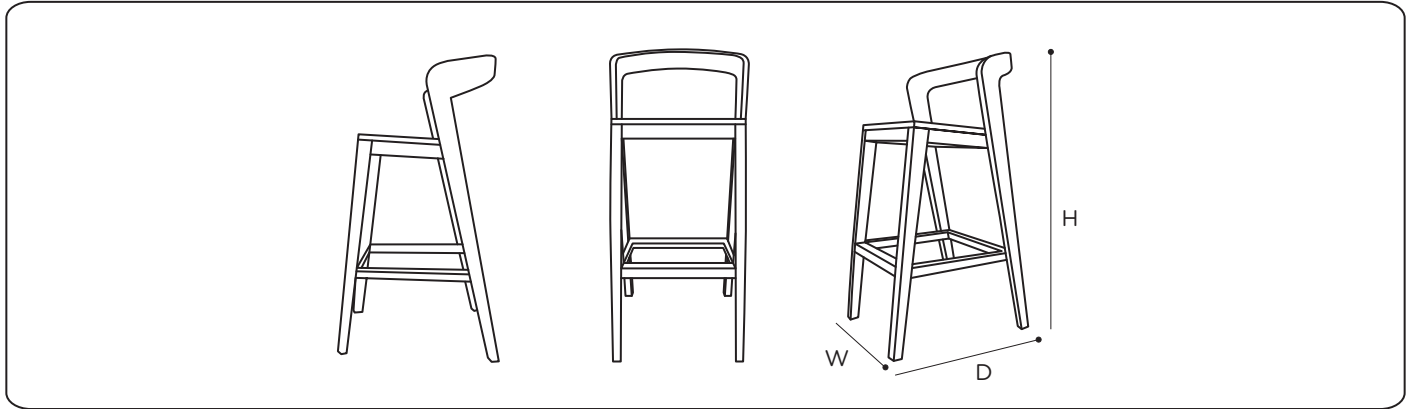

The PLAY Collection is a sustainable, comfortable collection. Every piece has an elegant, unique contemporary design, so it fits everywhere.

Sustainable, comfortable barstool with an upholstered back. Thanks to its elegant design this bar stool can decorate every bar. The round formed back side operates perfectly as arm rest.

TECHNICAL SPECIFICATIONS

Dimensions	cm W48 x D55 x H93 seat height 65	inch W18"9 x D22"1 x H36"6 seat height 25"6
Weight	9 kg	19,8 lbs
Packaging	cm W71 x D57 x H103 1 pc / box 12 kg	inch W27"9 x D22"4 x H40"6 1 pc / box 26,5 lbs
Volume	0,42 m ³	

Color

- Oak dark
PL65WOK
- Oak natural
PL65WOKN
- Oak customized
PL65WOKQ (MOQ - 8 pcs)
- Walnut
PL65WWN
- Beech customized
PL65WBEG (MOQ - 8 pcs)

Option

- Wooden tablet**
PL75OKTA
- Seat - Calf leather**
CUPL75XX (BK, OR, DB, CA, IV)
- Seat - Contract leather**
CUPL75CQ (MOQ - 8 pcs)
- Seat - Fabric A**
CUPL75FA (MOQ - 2 pcs)
- Seat - Fabric B**
CUPL75FB (MOQ - 2 pcs)
- Seat - YOURS**
CUPL75CL