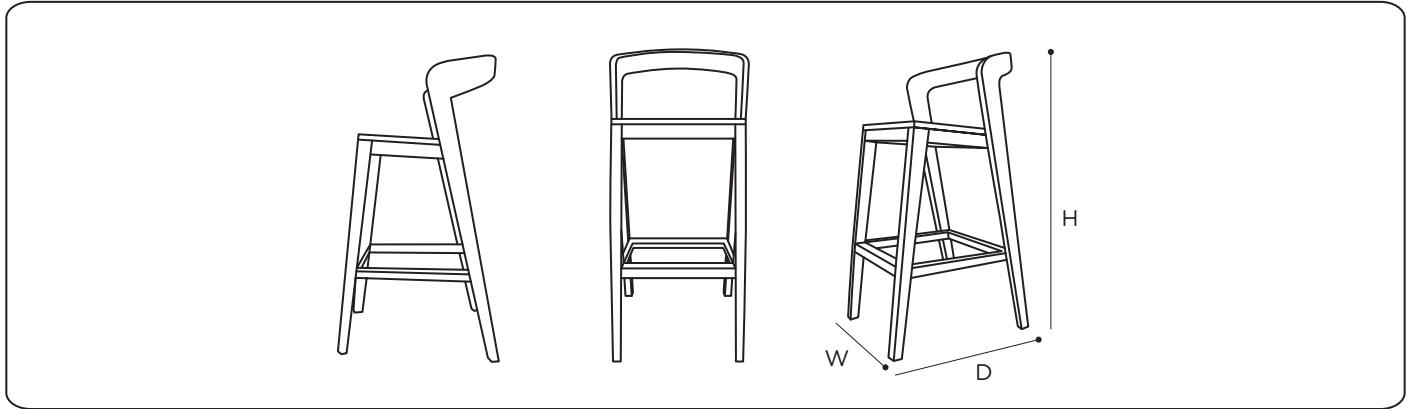

The PLAY Collection is a sustainable, comfortable collection. Every piece has an elegant, unique contemporary design, so it fits everywhere.

Sustainable, comfortable barstool with an upholstered back. Thanks to its elegant design this bar stool can decorate every bar. The round formed back side operates perfectly as arm rest.

## TECHNICAL SPECIFICATIONS

Dimensions	cm   W48 x D55 x H103   seat height 75	inch   W18"9 x D22"1 x H40"6   seat height 29"5
Weight	10 kg	22 lbs
Packaging	cm   W71 x D57 x H105 1 pc / box   14 kg	inch   W27"9 x D22"4 x H41"3 1 pc / box   30,9 lbs
Volume	0,43 m <sup>3</sup>	

### Option

- Wooden tablet**  
PL75OKTA
- Seat - Calf leather**  
CUPL75XX (BK, OR, DB, CA, IV)
- Seat - Contract leather**  
CUPL75CQ (MOQ - 8 pcs)
- Seat - Fabric A**  
CUPL75FA (MOQ - 2 pcs)
- Seat - Fabric B**  
CUPL75FB (MOQ - 2 pcs)
- Seat - YOURS**  
CUPL75CL