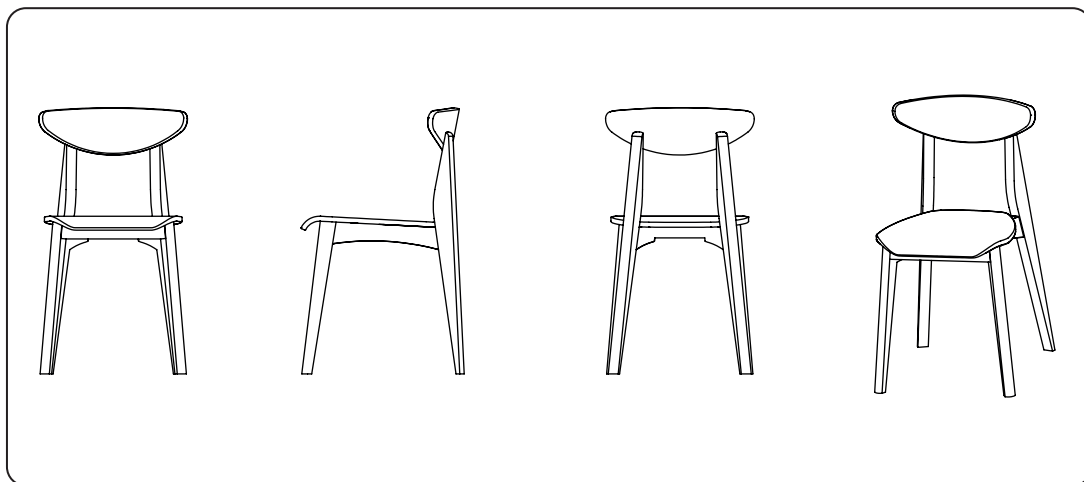

# INK Chair

by Sergio Herman

INK Chair is a dynamic and elegant chair combining simplicity and subtlety. It used in its purest form in brushed & oiled oak, to show off the striking grain and the quality of the wood.

## TECHNICAL SPECIFICATIONS

Dimensions - cm/inch	W. 45/17"7 - D. 48/18"9 - H. 79 (48)/31"1 (18"9)
Packaging - cm/inch	W. 57/22"4 - L. 71/27"9 - H. 103/40"6
Weight - kg/lbs	9 (19,8) /15 (33)
#cartons	2 pcs/carton
Volume - m <sup>3</sup>	0,42