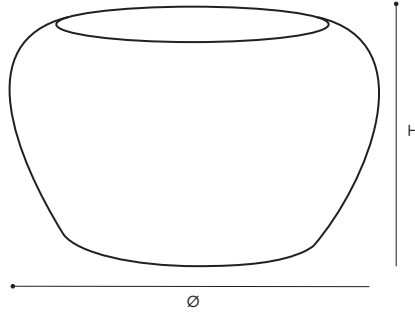

The MOTLEY Drums show innovation in function, technique and form. Small pieces of wood are knitted together with finger-joints into a large 12mm thick sheet (cedar). Together they make a solid block. The cedar drums are highly suitable for interior and exterior use. The birch drums are only suitable for indoor use. Table - seat - pedestal.

Outdoor

TECHNICAL SPECIFICATIONS

Dimensions	cm Ø60 x H35	inch Ø23"6 x H13"8
Packaging	cm W79 x D65 x H42 1 pc / box 38 kg	inch W31"1 x D25"6 x H16"5 1 pc / box 83,8 lbs
Volume	0,22 m ³	

Color

Cedar
MO60WCR