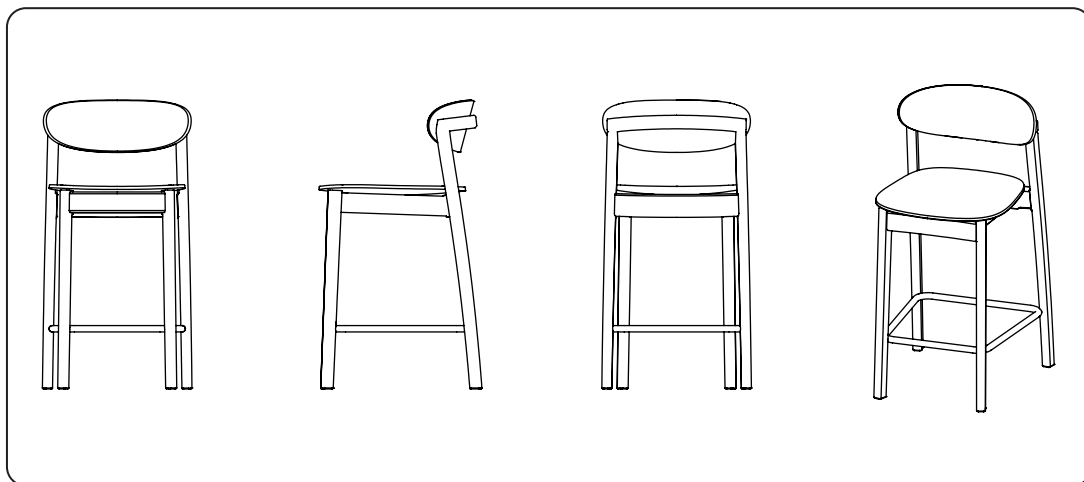

# Arch Barstool Low by Sylvain Willenz

ARCH is a dynamic and elegant chair combining simplicity and subtlety. A rich and sinuous massive wood structure is combined with leather upholstered seat and backrest. The unique identity of ARCH lays in its fine proportions and a soft sinuous line as well as in its inviting oval chip shaped backrest.

## TECHNICAL SPECIFICATIONS

Dimensions - cm/inch	W. 47 / 18"5 - D. 53 / 20"8 - H. 78 / 30"7 (46) / (18"1)
Packaging - cm/inch	W. 55/21"7 - L. 70/27"6 - H. 95/37"4
Weight - kg/lbs	8,8 (10,3)/19,4 (22,7)
#cartons	2 pcs/carton
Volume - m <sup>3</sup>	0,44