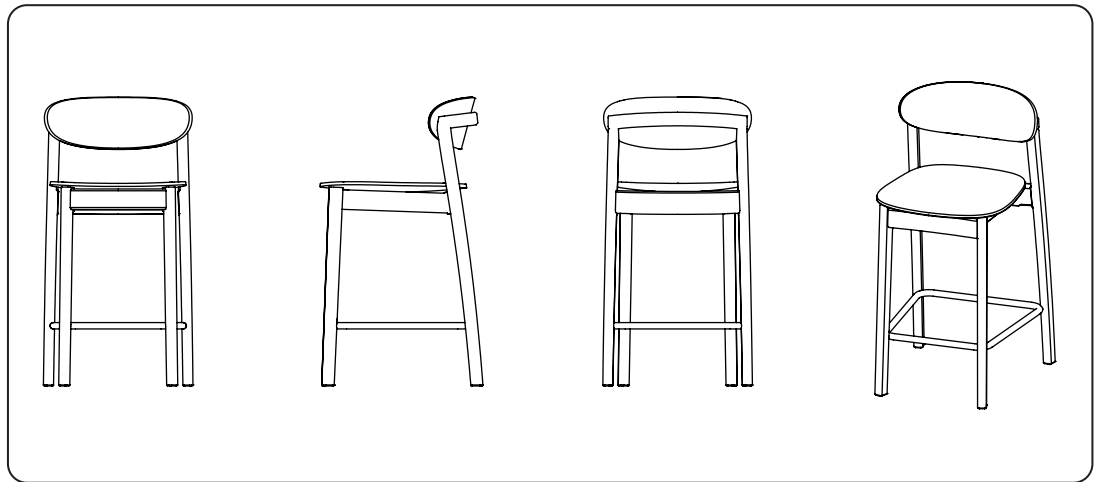

# Arch Barstool High by Sylvain Willenz

ARCH is a dynamic and elegant chair combining simplicity and subtlety. A rich and sinuous massive wood structure is combined with leather upholstered seat and backrest. The unique identity of ARCH lays in its fine proportions and a soft sinuous line as well as in its inviting oval chip shaped backrest.

## TECHNICAL SPECIFICATIONS

Dimensions - cm/inch	W. 47 / 18"5 - D. 53 / 20"8 - H. 78 / 30"7 (46) / (18"1)
Packaging - cm/inch	W. 55/21"7 - L. 70/27"6 - H. 95/37"4
Weight - kg/lbs	8,8 (10,3)/19,4 (22,7)
#cartons	1 pcs/carton
Volume - m <sup>3</sup>	0,44

### Option

- Wooden tablet  
PL48OKTA
- Upholstered seat - calf leather ( Black, orange, dark brown, camel or ivory )  
CUSARA53XX
- Upholstered seat - contract leather  
CUSARA53CQ (MOQ: 8 pcs)
- Upholstered seat - Fabric A  
CUSARA53FA (MOQ: 8 pcs)
- Upholstered seat - Fabric B  
CUSARA53FB (MOQ: 8 pcs)
- Upholstered seat Col/Com  
CUSARA53CL
- Upholstered back - calf leather ( Black, orange, dark brown, camel or ivory )  
CUBARA53XX
- Upholstered back - contract leather  
CUBARA53CQ (MOQ: 8 pcs)
- Upholstered back - Fabric A  
CUBARA53FA (MOQ: 8 pcs)
- Upholstered back - Fabric B  
CUBARA53FB (MOQ: 8 pcs)
- Upholstered back - Col/Com  
CUBARA53CL