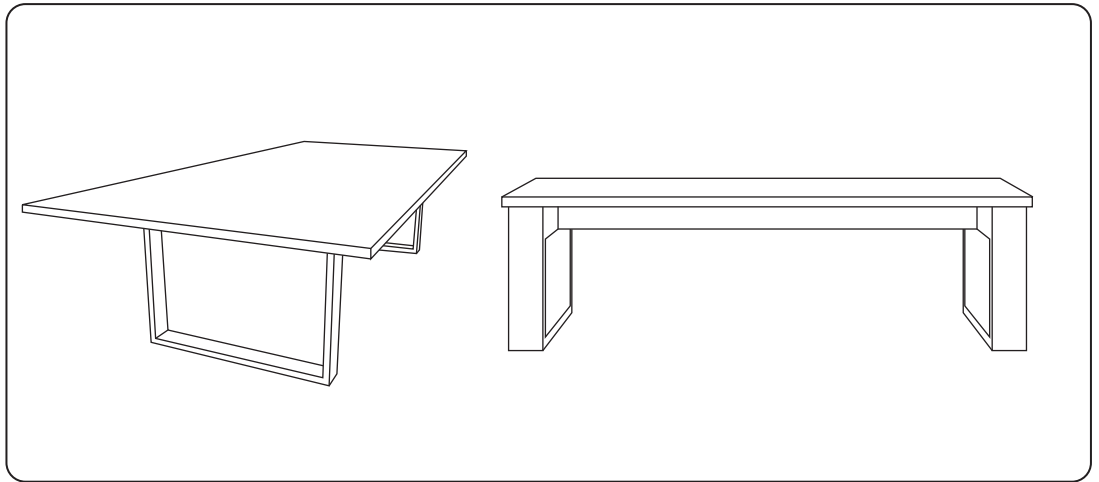

Lati 170

by Alain Berteau

TECHNICAL SPECIFICATIONS

Dimensions - cm/inch	L. 170/66,9 - D. 100/39,4 - H. 73/28,7
#cartons	3
Flat packed - knock down	

Color

- Walnut stained
LA170WWN
- Swamp Oak
LA170WOK