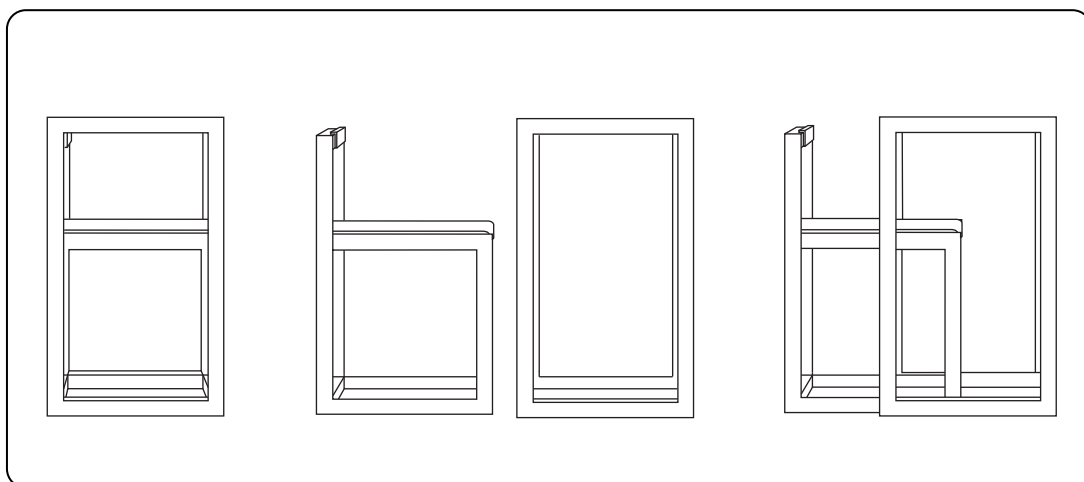

# Visa

by Anita Nevens

This individual chair and table are as one and can be placed against any wall. It can be seen as a contemporary space-saving writing-desk, as it is ideal for temporary use. It can be placed in anyone's hall, in a bedroom, living room, hotel room,...

## TECHNICAL SPECIFICATIONS

Dimensions - cm/inch	W. 45/17"7 - L. 60/23"6 - H. 76 (47)/29"9 (18"5)
Packaging - cm/inch	W. 65/25"6 - L. 70/27"5 - H. 95/37"4
Weight - kg/lbs	16/35,2
#cartons	1
Volume - m <sup>3</sup>	0,44