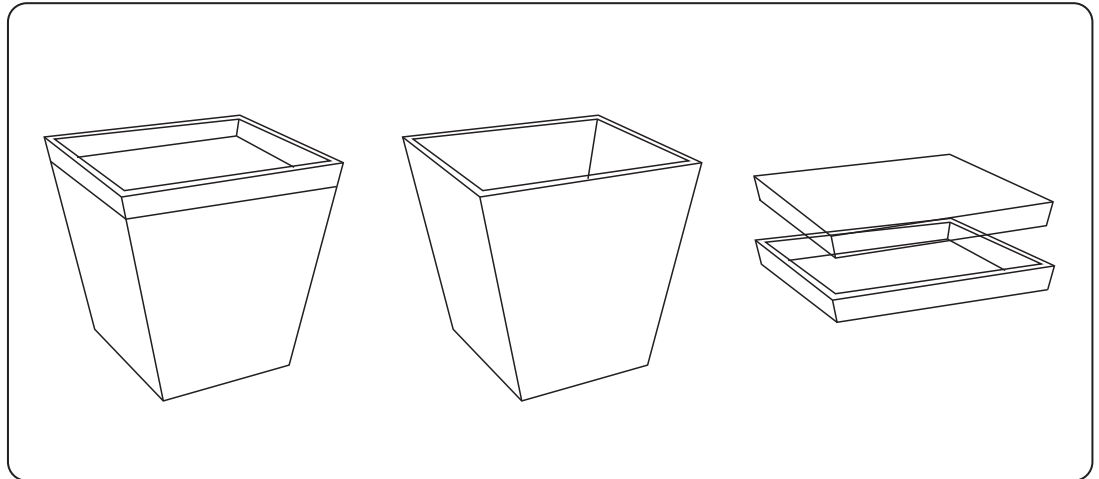

ServiceBin

by Alain Monnens

The multifunctional ServiceBin can be used as side table, storage space, serving tray, tabouret, plant holder and waste bin. Designing is also the art of "leaving out". All these different functions are the result of assembling a minimum of parts into a uniform tough not self-evident design.

TECHNICAL SPECIFICATIONS

Dimensions - cm/inch	W & L. 40/15"7 - H. 42 (45)/16"7 (17"7)
Packaging - cm/inch	W. 55/21"7 - L. 55/21"7 - H. 45/17"7
Weight - kg/lbs	6,5 (7)/14,3 (15,4)
#cartons	1
Volume - m ³	0,14