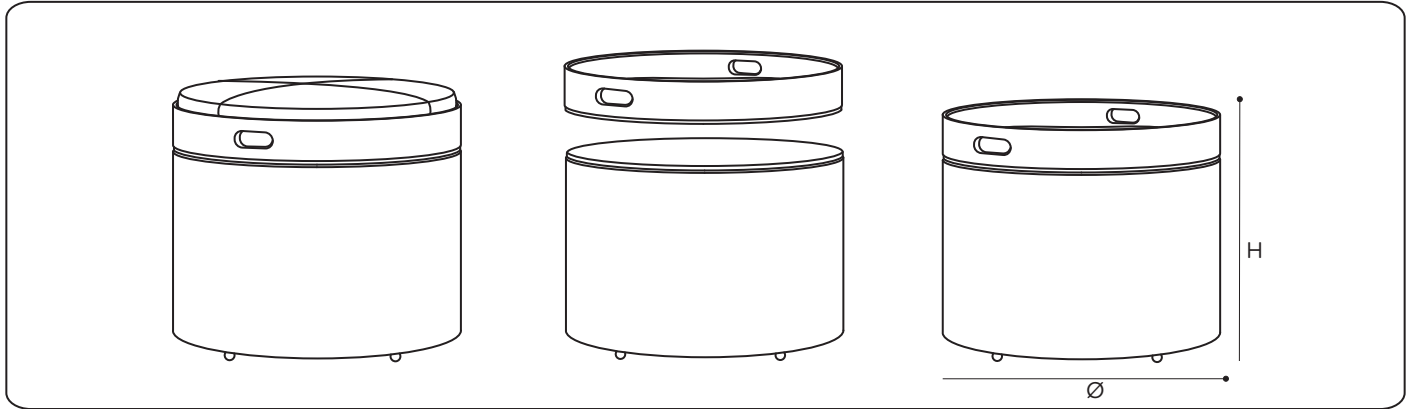

The STOLL Collection is a stylish, multifunctional collection. You can use STOLL as a side table or a comfortable pouf. Multifunctional, luxurious design object: service table as pouf, side table, serving tray and storage trunk. Characteristics of the Stoll 50: on wheels, fitable in every interior, inside and outside finish in veneer wood.

TECHNICAL SPECIFICATIONS

Dimensions	cm Ø50 x H40 seat height 43	inch Ø19"7 x H15"7 seat height 16"9
Weight	9,6 kg with cushion 10,6 kg	21,1 lbs with cushion 23,3 lbs
Packaging	cm W55 x D55 x H45 1 pc / box 13 kg	inch W21"7 x D21"7 x H17"7 1 pc / box 28,7 lbs
Volume	0,14 m ³	