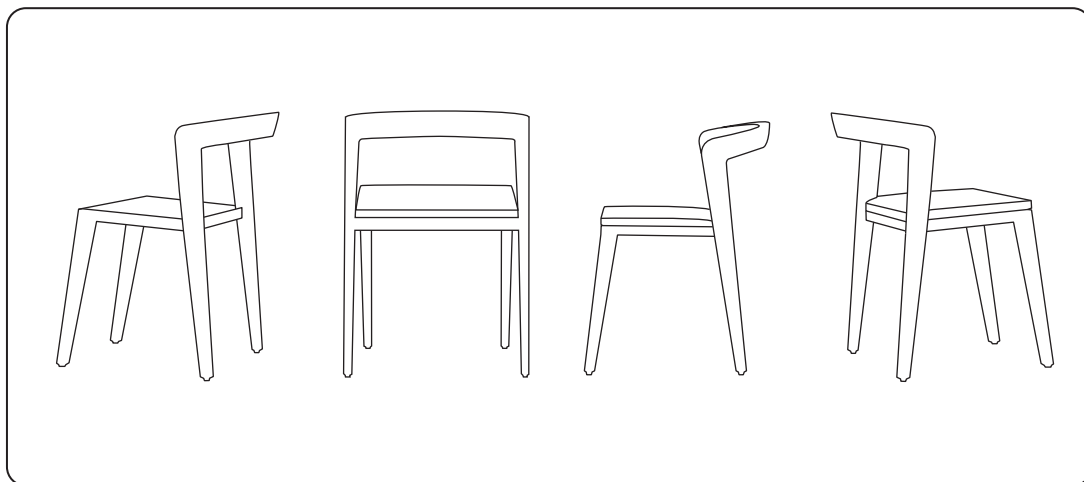

# Play Chair

by Alain Berteau

Elegant massive wooden chair with a unique contemporary design. Typical characteristics are: easy stackable, ergonomic comfort, compact luxurious, for project and residential business.

## TECHNICAL SPECIFICATIONS

Dimensions - cm/inch	W. 48/18"9 - D. 55/21"7 - H. 73 (48)/28"7 (18"9)
Packaging - cm/inch	W. 65/25"6 - L. 70/27"6 - H. 95/37"4
Weight - kg/lbs	8,8 (10,3)/19,4 (22,7)
#cartons	2 pcs/carton
Volume - m <sup>3</sup>	0,44