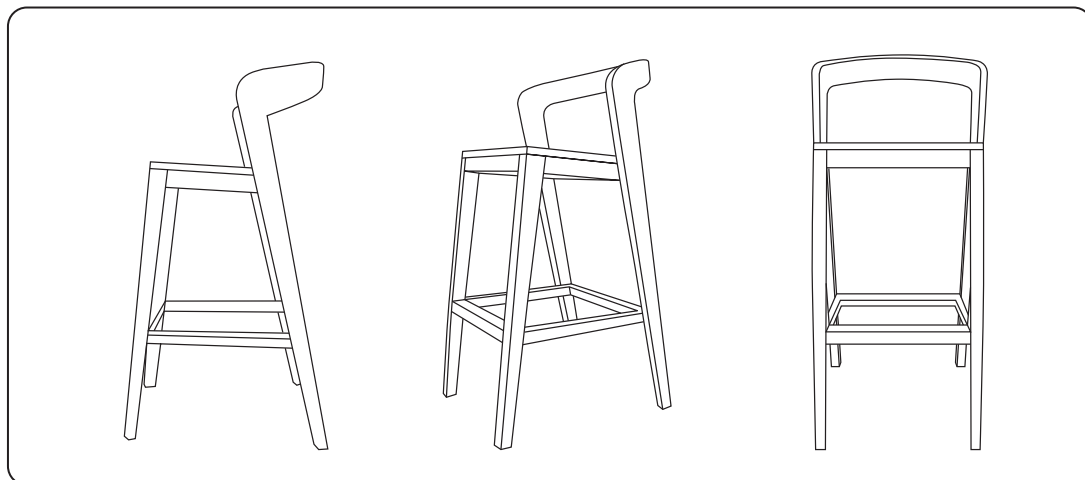

Play Barstool Low

by Alain Berteau

Sustainable, comfortable bar stool. Thanks to its sexy and elegant design this bar stool can decorate each kitchen table. The round formed back side operates perfectly as arm rest. Feet rest comes with stainless steel cover.

TECHNICAL SPECIFICATIONS

Dimensions - cm/inch	W. 48/18"9 - D. 55/21"7 - H. 91 (65)/35"8 (25"5)
Packaging - cm/inch	W. 65/25"6 - L. 70/27"6 - H. 95/37"4
Weight - kg/lbs	9 (10)/19,8 (22)
#cartons	1
Volume - m ³	0,44