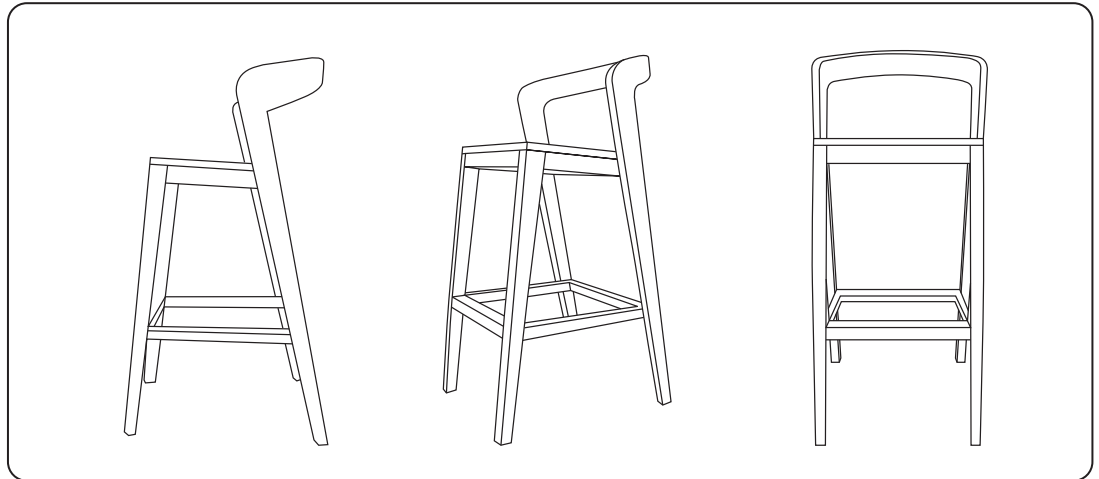

Play Barstool High

- Outdoor -

by Alain Berteau

Sustainable, comfortable bar stool. Thanks to its sexy and elegant design this bar stool can decorate every bar. The round formed back side operates perfectly as arm rest. Feet rest comes with stainless steel cover

TECHNICAL SPECIFICATIONS

Dimensions - cm/inch	W. 48/18"9 - D. 55/21"7 - H. 101 (75)/39"8 (29"5)
Packaging - cm/inch	W. 55/21"7 - L. 70/27"6 - H. 105/41"3
Weight - kg/lbs	9 (10)/19,8 (22)
#cartons	1
Volume - m ³	0,50