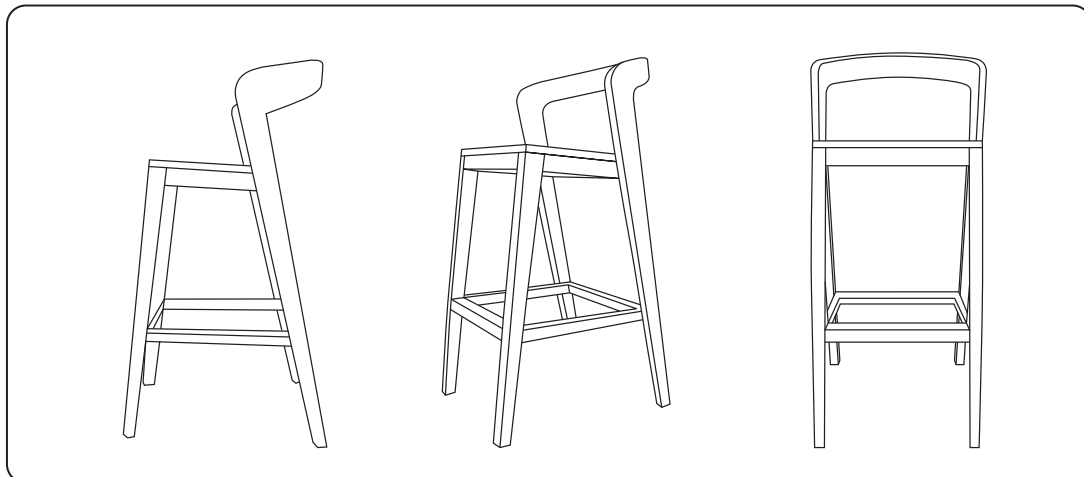

Play Barstool High

by Alain Berteau

Sustainable, comfortable bar stool. Thanks to its sexy and elegant design this bar stool can decorate every bar. The round formed back side operates perfectly as arm rest. Feet rest comes with stainless steel cover

TECHNICAL SPECIFICATIONS

Dimensions - cm/inch	W. 48/18"9 - D. 55/21"7 - H. 101 (75)/39"8 (29"5)
Packaging - cm/inch	W. 65/25"6 - L. 70/27"6 - H. 108/42"5
Weight - kg/lbs	9 (10)/19,8 (22)
#cartons	1
Volume - m ³	0,50