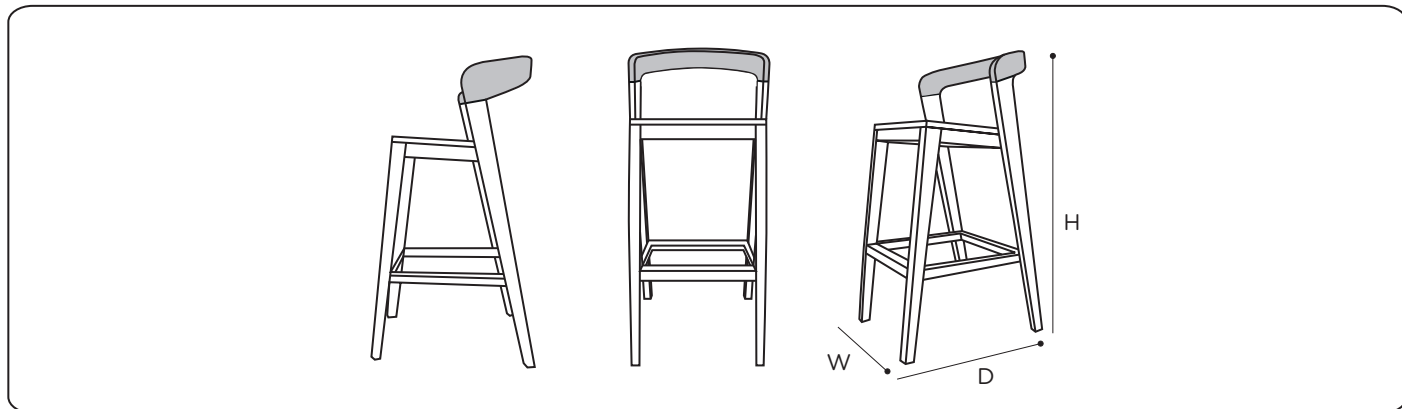

# wildspirit PLAY Barstool

## Upholstered Back - Low

by Alain Berteau

The PLAY Collection is a sustainable, comfortable collection. Every piece has an elegant, unique contemporary design, so it fits everywhere.

Sustainable, comfortable barstool with an upholstered back. Thanks to its elegant design this bar stool can decorate every bar. The round formed back side operates perfectly as arm rest.

### TECHNICAL SPECIFICATIONS

Dimensions	cm   W48 x D55 x H93   seat height 65	inch   W18"9 x D22"1 x H36"6   seat height 25"6
Weight	8 kg	17,6 lbs
Packaging	cm   W71 x D57 x H103 1 pc / box   12 kg	inch   W27"9 x D22"4 x H40"6 1 pc / box   26,5 lbs
Volume	0,42 m <sup>3</sup>	