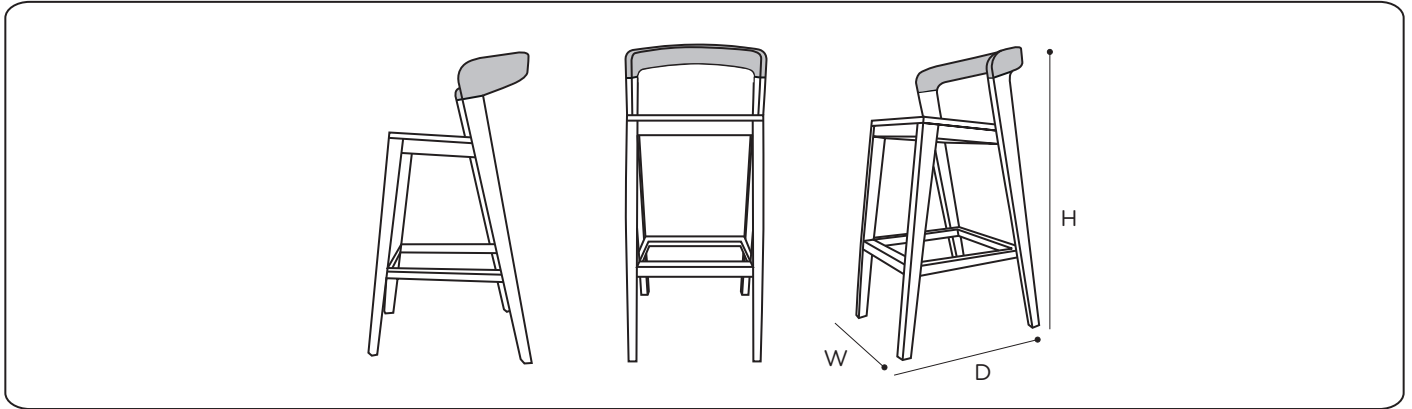

wildspirit | PLAY Barstool

Upholstered Back - High

by Alain Berteau

The PLAY Collection is a sustainable, comfortable collection. Every piece has an elegant, unique contemporary design, so it fits everywhere.

Sustainable, comfortable barstool with an upholstered back. Thanks to its elegant design this bar stool can decorate every bar. The round formed back side operates perfectly as arm rest.

TECHNICAL SPECIFICATIONS

Dimensions	cm W48 x D55 x H103 seat height 75	inch W18"9 x D22"1 x H40"6 seat height 29"5
Weight	9 kg	19,8 lbs
Packaging	cm W71 x D57 x H105 1 pc / box 14 kg	inch W27"9 x D22"4 x H41"3 1 pc / box 30,9 lbs
Volume	0,43 m ³	