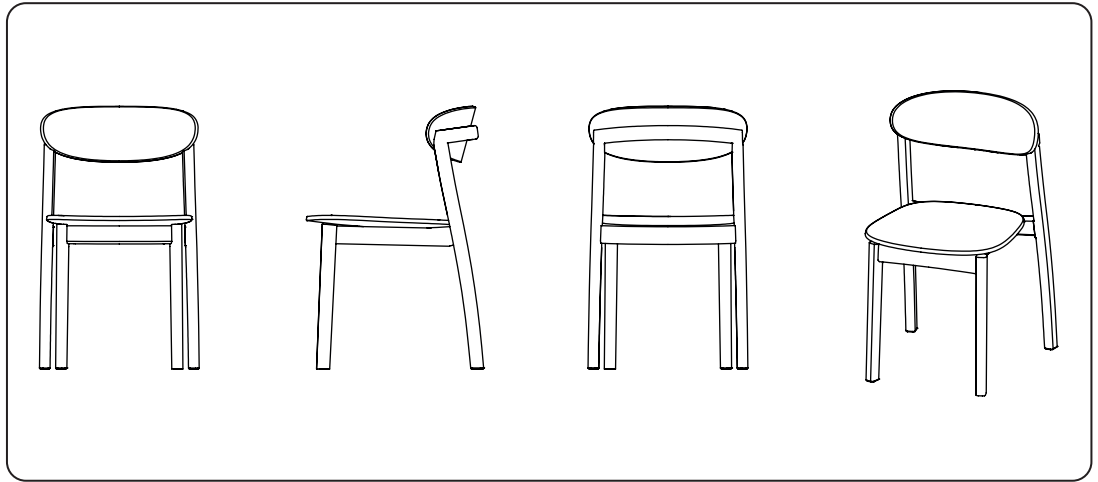

Arch Chair

by Sylvain Willenz

ARCH is a dynamic and elegant chair combining simplicity and subtlety. A rich and sinuous massive wood structure is combined with leather upholstered seat and backrest. The unique identity of ARCH lays in its fine proportions and a soft sinuous line as well as in its inviting oval chip shaped backrest.

TECHNICAL SPECIFICATIONS

Dimensions - cm/inch	W. 47 / 18"5 - D. 53 / 20"8 - H. 78,5/30,9" (46)/(18"1)
Packaging - cm/inch	W. 55/21"7 - L. 70/27"6 - H. 95/37"4
Weight - kg/lbs	10,6 (12,6)/17 (20)
#cartons	2 pcs/carton
Volume - m ³	0,38