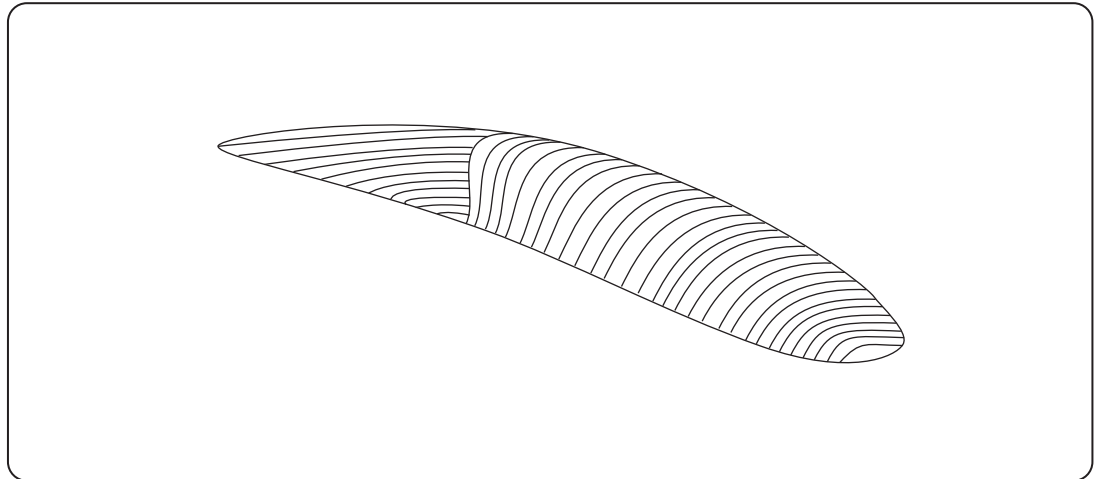

Lupa

by Twan Verlinden

Paper-knife Lupa has an intense design. It is the result of a research where we looked for a sensational shape that is both aesthetic as user-friendly. The exclusive combination of the wooden pattern and organic shape gives each Lupa a natural appearance. The Lupa is unique in each hand!

TECHNICAL SPECIFICATIONS

| | |
|-------------------------|----------------------------------|
| Dimensions - cm/inch | W. 3/1"2 - L. 20/7"9 - H. 2/0"8 |
| Packaging - cm/inch | W. 19/7"5 - L. 25/9"8 - H. 6/2"4 |
| Weight - kg/lbs | 0,05/0,11 |
| #cartons | 1 |
| Volume - m ³ | 0,01 |