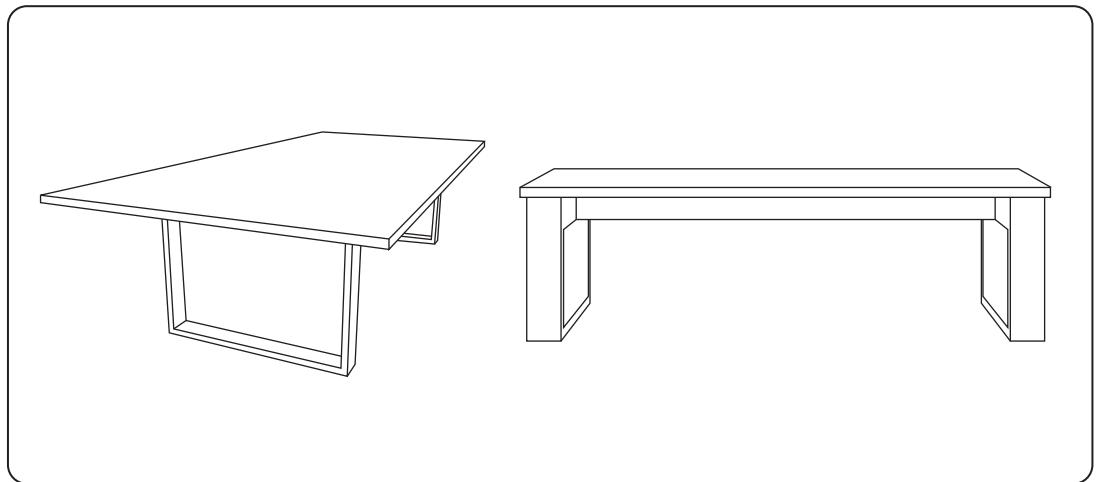

Lati

by Alain Berteau

With this timeless table you create a perfect working space, a lovely dining place or an efficient conference environment. The Lati table is known for its elegant inspiring frame and is standard available in 3 sizes. Every chair matches easily with the Lati table thanks to its pure design.

TECHNICAL SPECIFICATIONS

Dimensions - cm/inch	W. 100/39"4 - L. 170/66"9 - H. 73/28"7
	W. 100/39"4 - L. 240/94"5 - H. 73/28"7
	W. 140/55"1 - L. 300/118"1 - H. 73/28"7
#cartons	3
Flat packed - knock down	