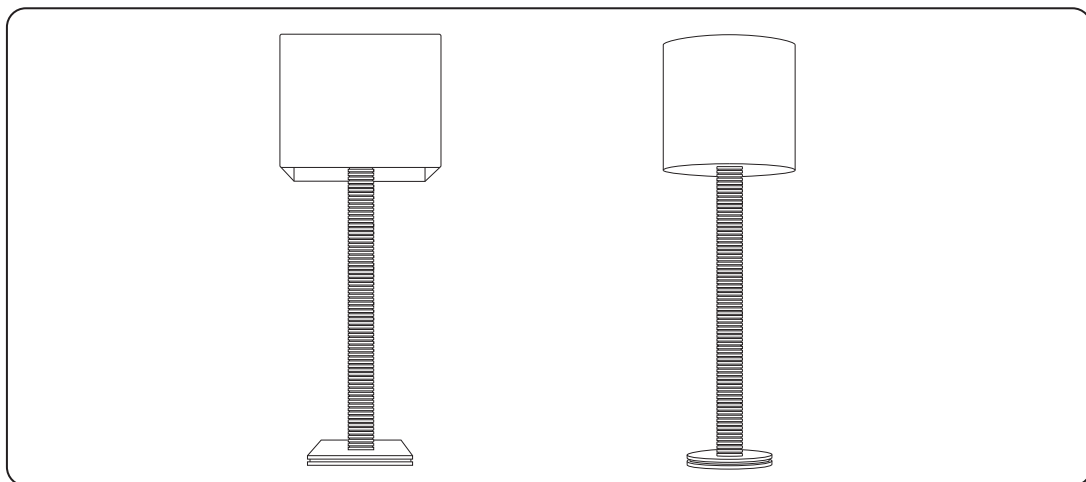

# Joint Floor Lamp

by Pierre Daems

The Joint is a decorative, wooden lighting tube where the designer got animated by a rebate. This small detail has been repeatedly used to create an outstanding and charming glittering lamp.

## TECHNICAL SPECIFICATIONS

	Dimensions cm/inch	Packaging cm/inch
Floor Lamp Square	W & L. 40/15"7 - H. 140/55"1	W & L. 48/18"9 - H. 155/61"
Floor Lamp Round	Ø. 40/15"7 - H. 140/55"1	W & L. 48/18"9 - H. 155/61"
Weight - kg/lbs	15/33	
#cartons	1	
Volume - m <sup>3</sup>	0,36	
Technical	CE E27 x 1 / TC-TSE 15 W / Cable length 300 cm Europlug + switch	

### Color

- Floor Lamp Oak stained Square  
JO185WOKS
- Floor Lamp Oak stained Round  
JO185WOKR

### Option

- Lampshade Round 50 Black  
LSR50BK
- Lampshade Square 50 Black  
LSS50BK