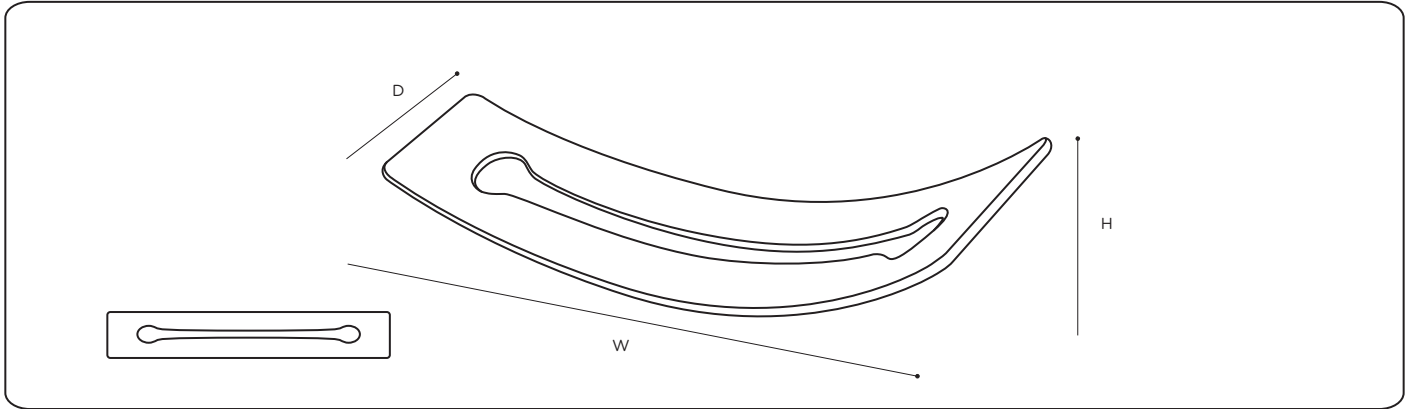

COCOFRUIT teaches us how to play with the various weights and shapes of the fruit. You will be delighted to decorate your fruit with the COCOFRUIT Fruit tray.

TECHNICAL SPECIFICATIONS

Dimensions	cm W58 x D10 x H8	inch W22"8 x D3"9 x H3"1
Weight	0,2 kg	0,4 lbs
Packaging	cm W62 x D10,5 x H10,5 1 pc / box 1 kg	inch W24"4 x D4"1 x H4"1 1 pc / box 2,2 lbs
Volume	0,01 m ³	