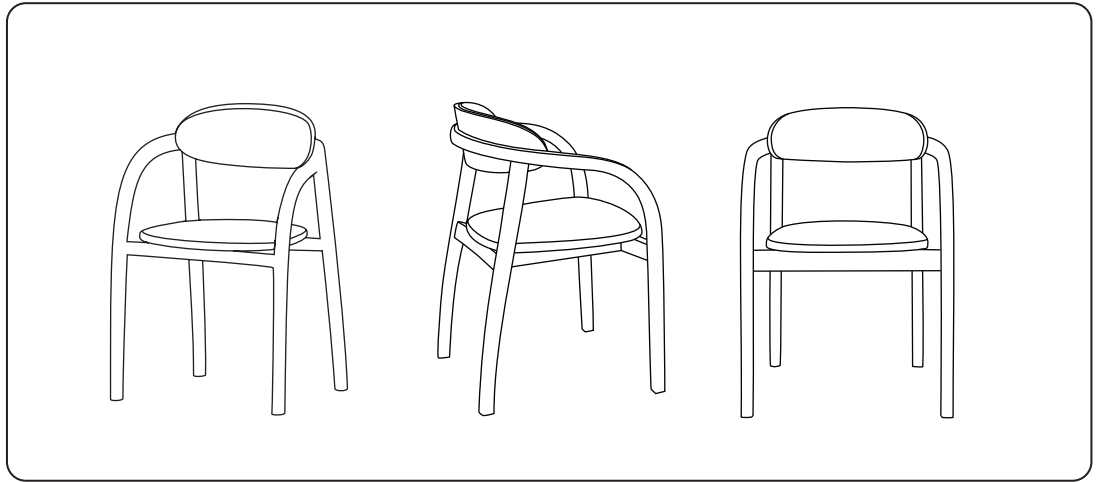

# Arch - Armrest

by Sylvain Willenz

ARCH is a dynamic and elegant chair combining simplicity and subtlety. A rich and sinuous massive wood structure is combined with leather upholstered seat and backrest. The unique identity of ARCH lays in its fine proportions and a soft sinuous line as well as in its inviting oval chip shaped backrest.

## TECHNICAL SPECIFICATIONS

Dimensions - cm/inch	W. 55 / 21"7 - D. 53 / 20"8 - H. 78 / 30"7 (46) / (18"1)
Packaging - cm/inch	W. 55/21"7 - L. 70/27"6 - H. 95/37"4
Weight - kg/lbs	7,5 (8,1)/16,5 (22,7)
#cartons	2 pcs/carton
Volume - m <sup>3</sup>	0,44