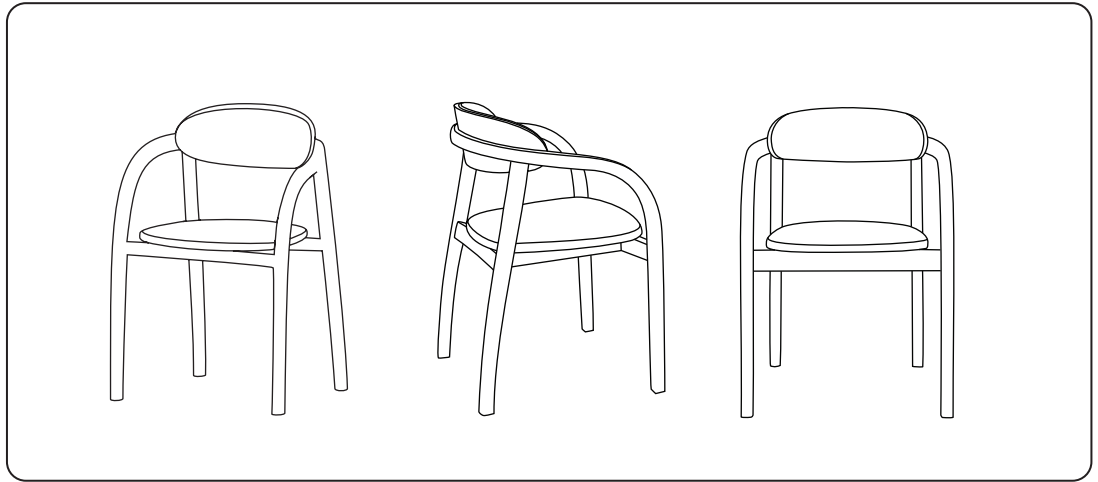

# Arch - Armrest

by Sylvain Willenz

ARCH is a dynamic and elegant chair combining simplicity and subtlety. A rich and sinuous massive wood structure is combined with leather upholstered seat and backrest. The unique identity of ARCH lays in its fine proportions and a soft sinuous line as well as in its inviting oval chip shaped backrest.

## TECHNICAL SPECIFICATIONS

Dimensions - cm/inch	W 55,5 / 25 1/2 - D 52 / 20 1/2 - H 80 / 31 1/2 (46) / (18 1/2)
Packaging - cm/inch	W. 57/25"6 - L. 70/27"6 - H. 95/37"4
Weight - kg/lbs	7,5 (8,1)/16,5 (22,7)
#cartons	2 pcs/carton
Volume - m <sup>3</sup>	0,44