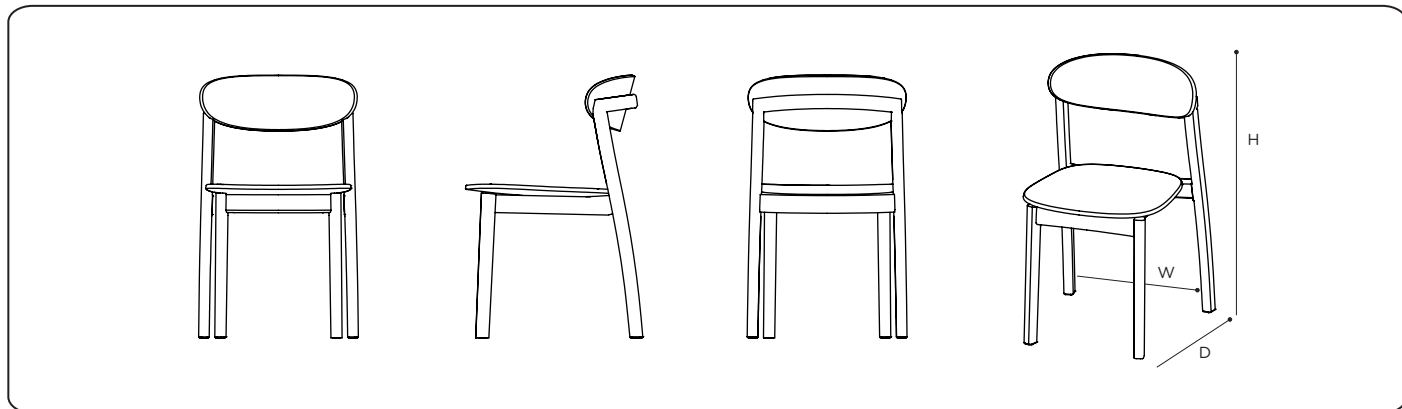

ARCH is a dynamic and elegant collection combining simplicity and subtlety. A rich and sinuous massive wood structure is combined with leather upholstered seat and backrest. The unique identity of ARCH lays in its fine proportions and a soft sinuous line as well as in its inviting oval chip shaped backrest.

TECHNICAL SPECIFICATIONS

Dimensions	cm W47 x D53 x H78,5 seat height 48	inch W18"5 x D20"9 x H30"9 seat height 18"9
Weight	6,5 kg	14 lbs
Packaging	cm W71 x D57 x H95 2 pcs / box 17 kg	inch W27"9 x D22"4 x H37"4 2 pcs / box 37,5 lbs
Volume	0,38 m ³	